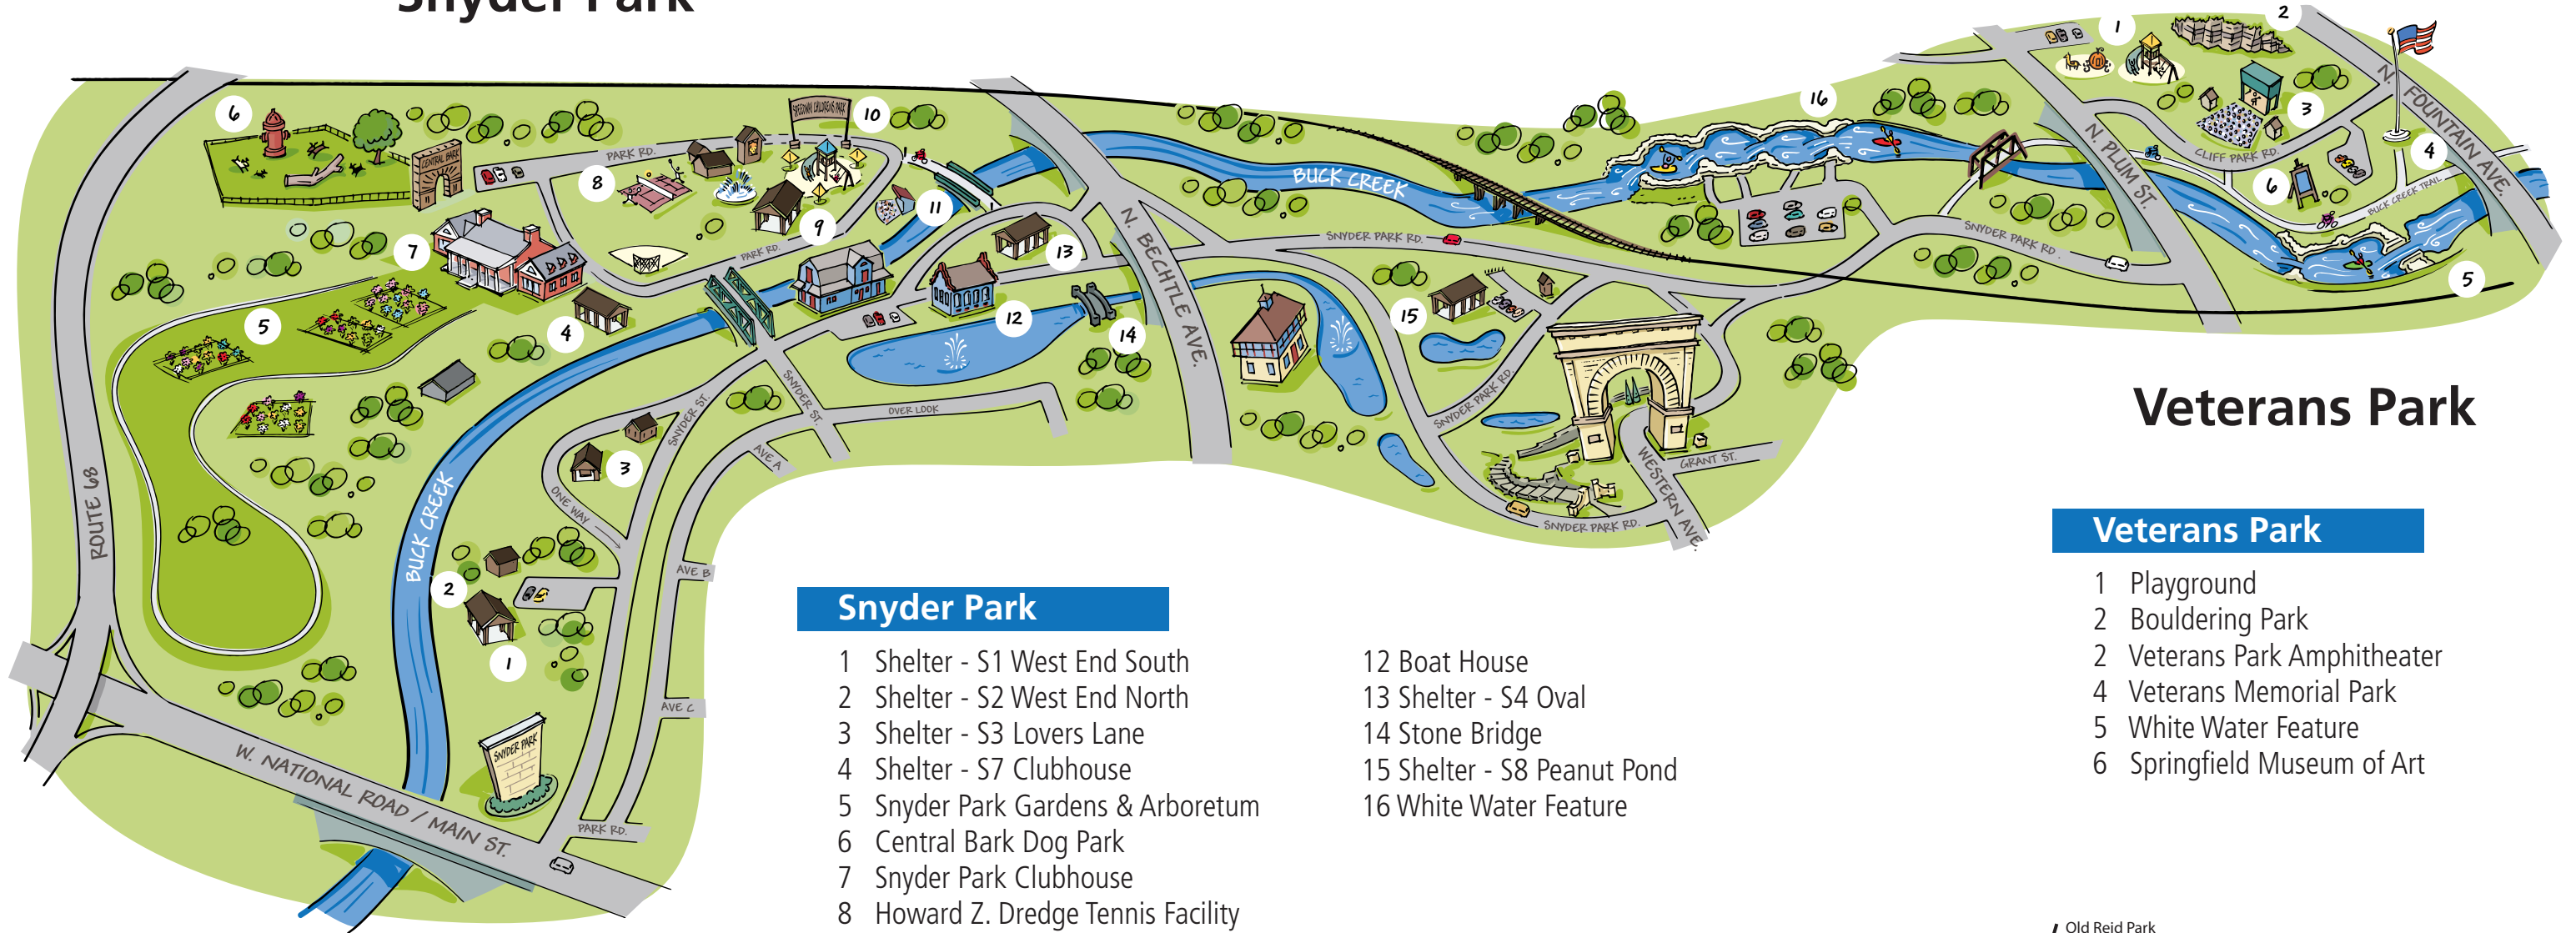

National Trail Parks & Recreation District

Snyder Park

Snyder Park

- 1 Shelter - S1 West End South
- 2 Shelter - S2 West End North
- 3 Shelter - S3 Lovers Lane
- 4 Shelter - S7 Clubhouse
- 5 Snyder Park Gardens & Arboretum
- 6 Central Bark Dog Park
- 7 Snyder Park Clubhouse
- 8 Howard Z. Dredge Tennis Facility
Pickleball Courts
- 9 Shelter - S5 Playground
- 10 Speedway Children's Park - Rotary
Playground / Bethie's Sprayground
- 11 Bandshell - S6

- 12 Boat House
- 13 Shelter - S4 Oval
- 14 Stone Bridge
- 15 Shelter - S8 Peanut Pond
- 16 White Water Feature

Veterans Park

Veterans Park

- 1 Playground
- 2 Bouldering Park
- 2 Veterans Park Amphitheater
- 4 Veterans Memorial Park
- 5 White Water Feature
- 6 Springfield Museum of Art